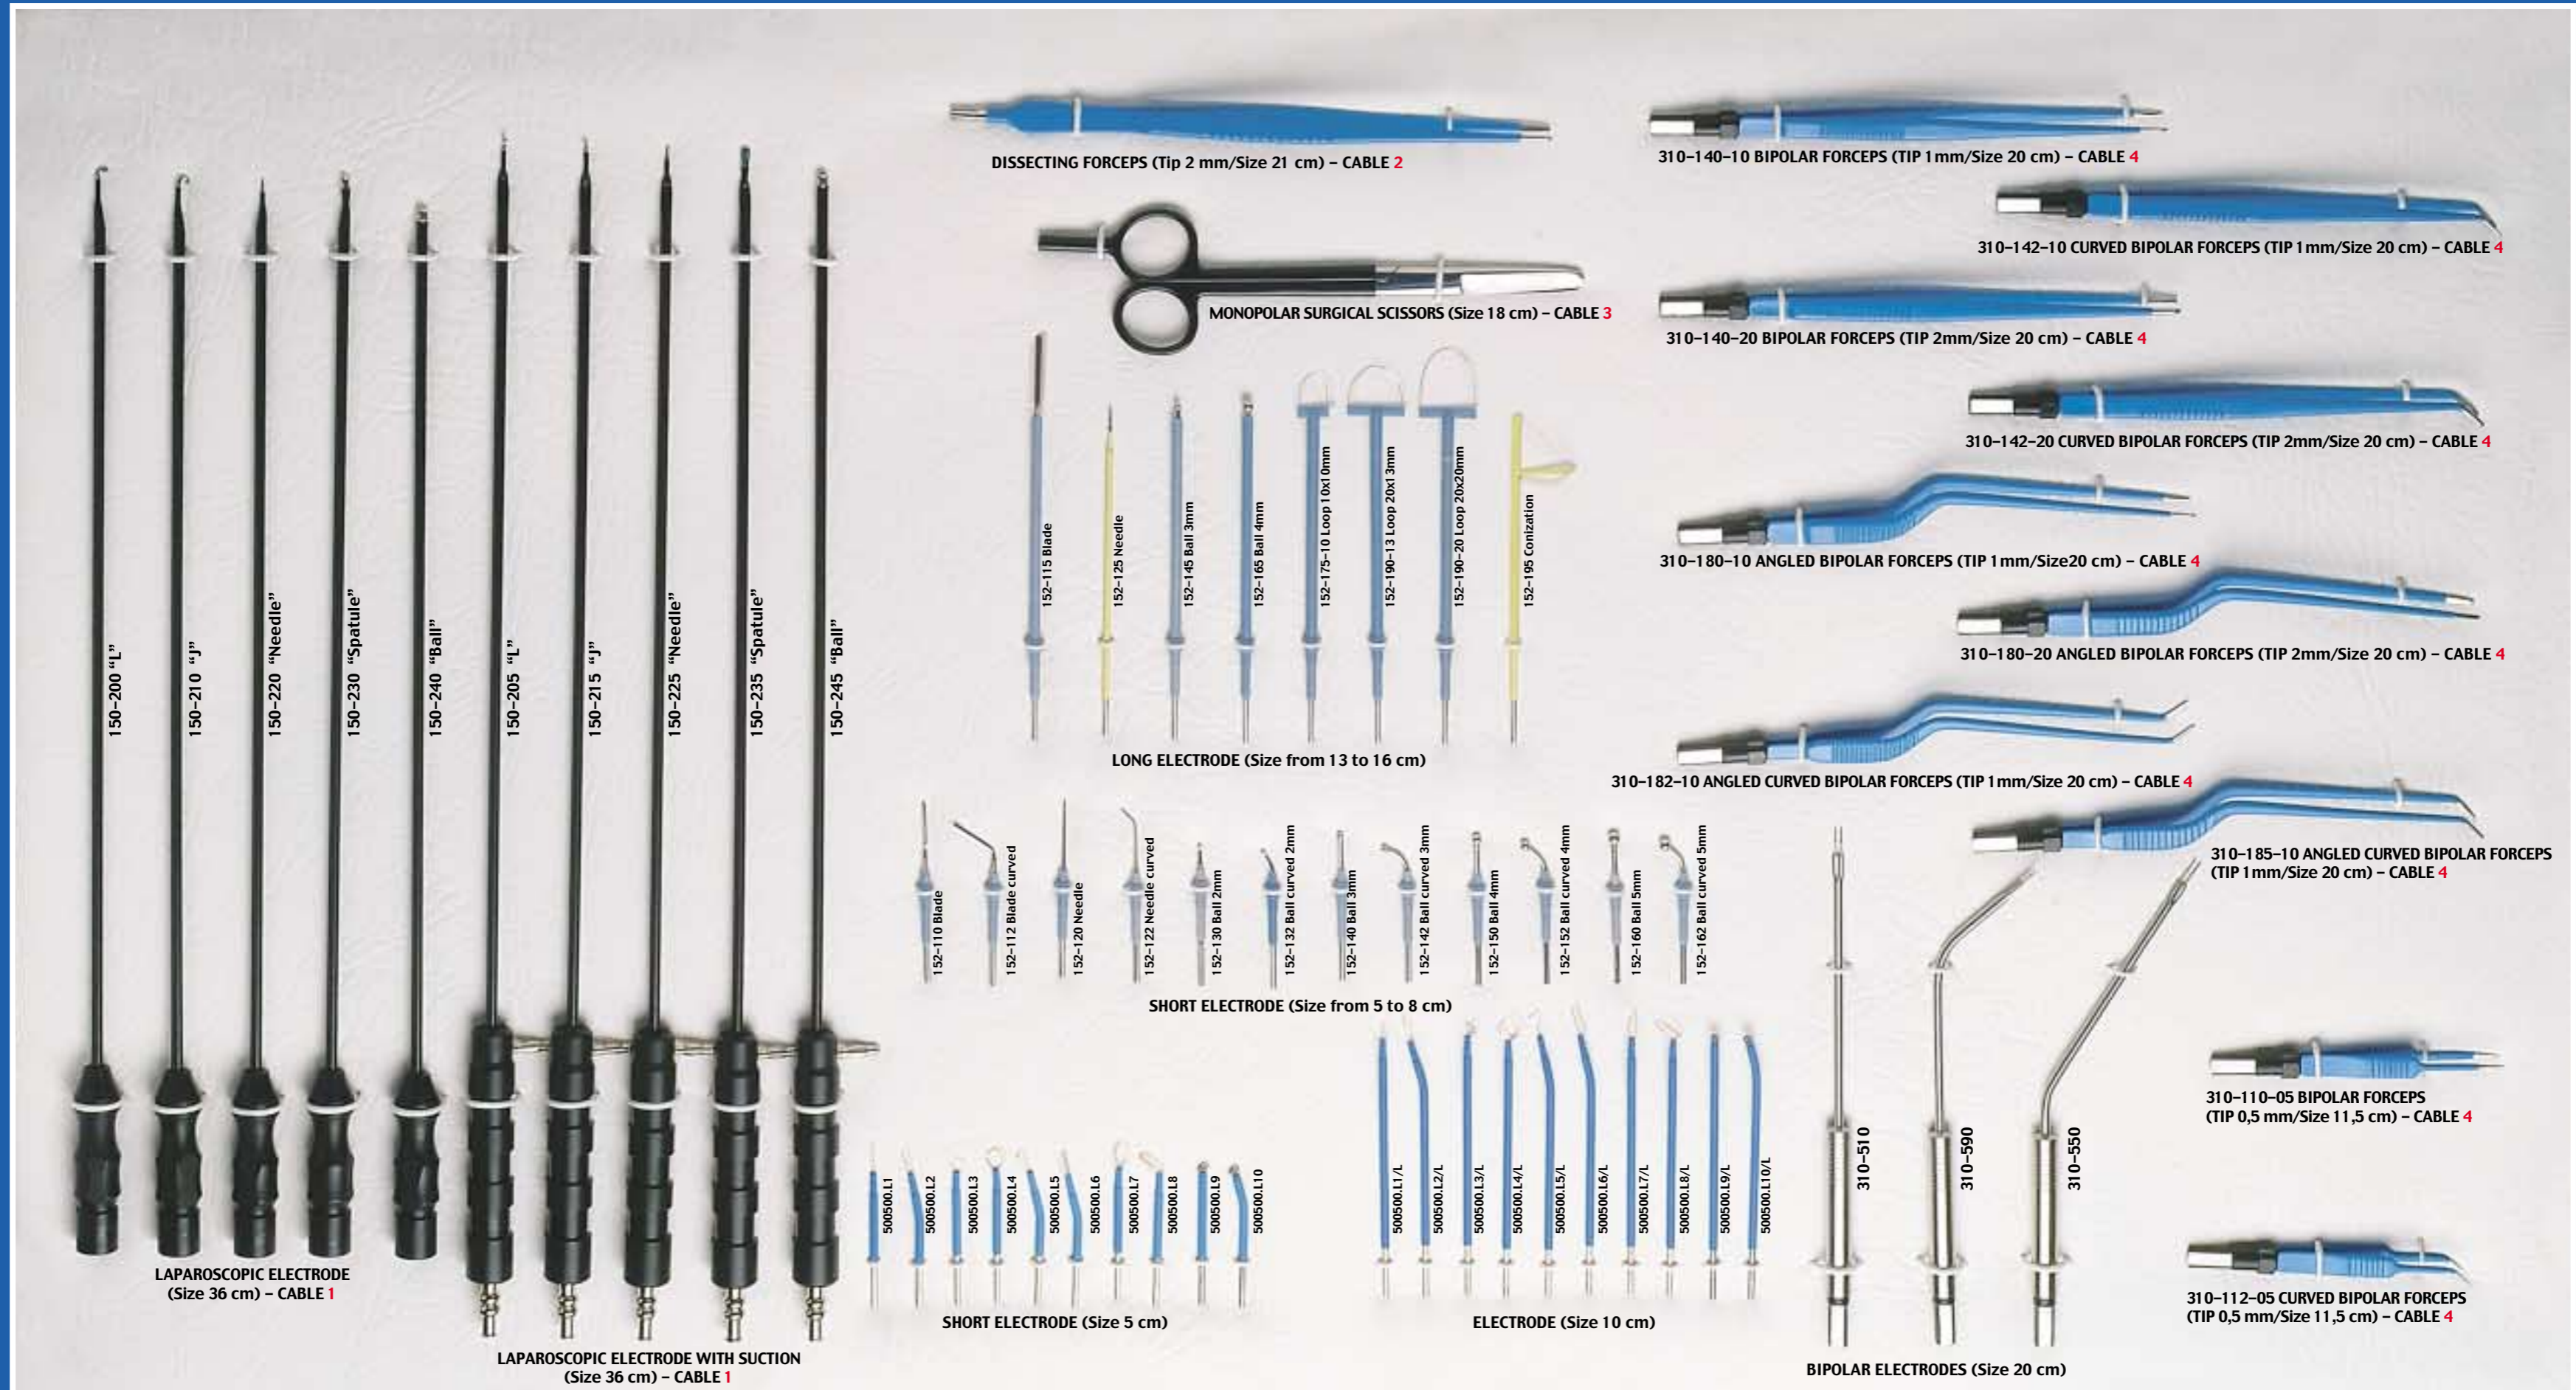

190-180 MONOPOLAR SILICONE CABLE M4-F4,8 3 mt

190-185 MONOPOLAR CABLE M4-MP4 3 mt

190-110 SILICONE BIPOLAR CABLE 3 mt

4

- 150-200 "L"
- 150-210 "J"
- 150-220 "Needle"
- 150-230 "Spatule"
- 150-240 "Ball"
- 150-205 "L"
- 150-215 "J"
- 150-225 "Needle"
- 150-235 "Spatule"
- 150-245 "Ball"

LAPAROSCOPIC ELECTRODE (Size 36 cm) - CABLE 1

LAPAROSCOPIC ELECTRODE WITH SUCTION (Size 36 cm) - CABLE 1

DISSECTING FORCEPS (Tip 2 mm/Size 21 cm) - CABLE 2

MONOPOLAR SURGICAL SCISSORS (Size 18 cm) - CABLE 3

- 152-115 Blade
- 152-125 Needle
- 152-145 Ball 3mm
- 152-165 Ball 4mm
- 152-175-10 Loop 10x10mm
- 152-190-13 Loop 20x13mm
- 152-190-20 Loop 20x20mm
- 152-195 Coagulation

LONG ELECTRODE (Size from 13 to 16 cm)

- 152-110 Blade
- 152-112 Blade curved
- 152-120 Needle
- 152-122 Needle curved
- 152-130 Ball 2mm
- 152-132 Ball curved 2mm
- 152-140 Ball 3mm
- 152-142 Ball curved 3mm
- 152-150 Ball 4mm
- 152-152 Ball curved 4mm
- 152-160 Ball 5mm
- 152-162 Ball curved 5mm

SHORT ELECTRODE (Size from 5 to 8 cm)

- 500500.L1
- 500500.L2
- 500500.L3
- 500500.L4
- 500500.L5
- 500500.L6
- 500500.L7
- 500500.L8
- 500500.L9
- 500500.L10

SHORT ELECTRODE (Size 5 cm)

- 500500.L1/L
- 500500.L2/L
- 500500.L3/L
- 500500.L4/L
- 500500.L5/L
- 500500.L6/L
- 500500.L7/L
- 500500.L8/L
- 500500.L9/L
- 500500.L10/L

ELECTRODE (Size 10 cm)

- 310-510
- 310-590
- 310-550

BIPOLAR ELECTRODES (Size 20 cm)

310-140-10 BIPOLAR FORCEPS (TIP 1mm/Size 20 cm) - CABLE 4

310-142-10 CURVED BIPOLAR FORCEPS (TIP 1mm/Size 20 cm) - CABLE 4

310-140-20 BIPOLAR FORCEPS (TIP 2mm/Size 20 cm) - CABLE 4

310-142-20 CURVED BIPOLAR FORCEPS (TIP 2mm/Size 20 cm) - CABLE 4

310-180-10 ANGLED BIPOLAR FORCEPS (TIP 1mm/Size 20 cm) - CABLE 4

310-180-20 ANGLED BIPOLAR FORCEPS (TIP 2mm/Size 20 cm) - CABLE 4

310-182-10 ANGLED CURVED BIPOLAR FORCEPS (TIP 1mm/Size 20 cm) - CABLE 4

310-185-10 ANGLED CURVED BIPOLAR FORCEPS (TIP 1mm/Size 20 cm) - CABLE 4

310-110-05 BIPOLAR FORCEPS (TIP 0,5 mm/Size 11,5 cm) - CABLE 4

310-112-05 CURVED BIPOLAR FORCEPS (TIP 0,5 mm/Size 11,5 cm) - CABLE 4